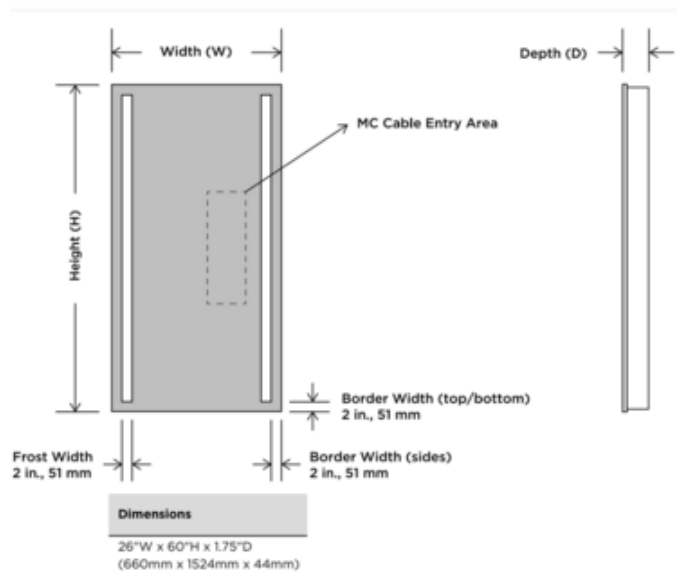

**BRAND**

Electric Mirror

**DESCRIPTION**

The Fusion Lighted Wardrobe Mirror will add a modern statement of prestige while acting as a prominent focal piece for bedrooms, bathrooms and walk in closets. White powder coated chassis for finished side view. Corrosion resistant DuraMirror glass. Choice of standard forward phase control or with Ava dimming. Ava Smart Look technology features tunable white LED lights that allow you to select the color temperature. Select between 6500K for a day of outdoor activities, 4600K for your daily routine, or 2700K for a night out on the town. Tap to Cycle through 2700K, 4600K, 6500K, Night Glow and Off. At every level, hold to dim down to 10%. After one hour of non-use, Energy Save Mode automatically dims lights to 10%. Note: The Fusion mirror must be installed in the W x H (width x height) orientation as listed; it cannot be installed in any other direction.

Shown in: Mirror

<b>SHADE COLOR</b>	Mirror
<b>BODY FINISH</b>	N/A
<b>WATTAGE</b>	94W
<b>DIMMER</b>	Standard 120V
<b>DIMENSIONS</b>	26"W x 60"H x 1.75"D
<b>INTEGRATED LED MODULE</b>	
<b>LAMP</b>	1 x LED/94W/120V LED

*Technical Information*

<b>LUMINOUS FLUX</b>	9006 lumens
<b>LUMENS/WATT</b>	95.81
<b>LAMP COLOR</b>	3000K
<b>COLOR RENDERING</b>	90 CRI

**SPEC #** EMR190239

COMPANY	PROJECT	FIXTURE TYPE	APPROVED BY	DATE