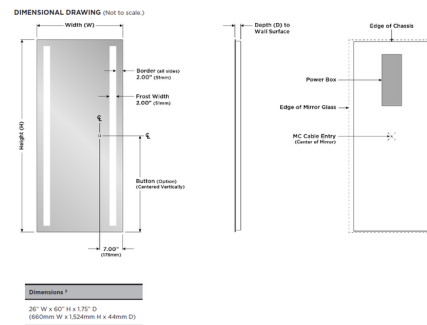

CLICK TO VIEW PRODUCT

Notes: