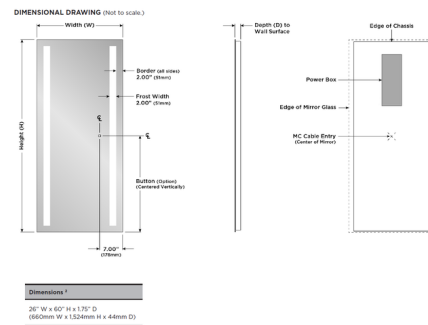

### Description

The Fusion Lighted Wardrobe Mirror will add a modern statement of prestige while acting as a prominent focal piece for bedrooms, bathrooms and walk in closets. White powder coated chassis for finished side view. Corrosion resistant DuraMirror glass. Choice of standard forward phase control or with Ava dimming. Ava Smart Look technology features tunable white LED lights that allow you to select the color temperature. Select between 6500K for a day of outdoor activities, 4600K for your daily routine, or 2700K for a night out on the town. Tap to Cycle through 2700K, 4600K, 6500K, Night Glow and Off. At every level, hold to dim down to 10%. After one hour of non-use, Energy Save Mode automatically dims lights to 10%. Note: The Fusion mirror must be installed in the W x H (width x height) orientation as listed; it cannot be installed in any other direction.

### Specifications

COLOR	Mirror
BODY FINISH	N/A
WATTAGE	107W
DIMMER	Standard 120V
DIMENSIONS	26"W x 60"H x 1.75"D
INTEGRATED LED MODULE	1 x LED/107W/120-277V LED
COUNTRY OF ORIGIN	United States

### Technical Information

COLOR RENDERING	90 CRI
LAMP COLOR	3000K
LUMENS/WATT	131.61
LUMINOUS FLUX	14082 lumens

Shown in mirror

CLICK TO VIEW PRODUCT

Notes: