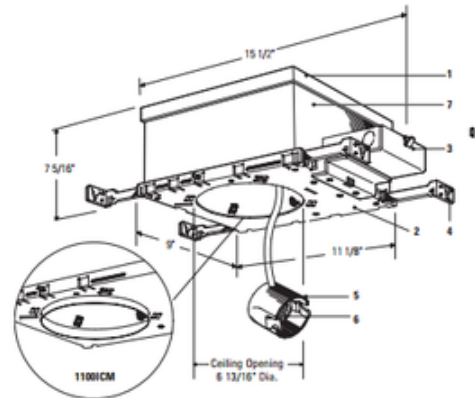

**BRAND**

Lightolier by Signify

**DESCRIPTION**

Lytecaster 1100IC 6.75 Inch Incandescent Insulated Ceiling Frame-In Kit is made of galvanized steel. UL listed for direct contact with thermal insulation (IC designation). Accommodates all ceilings up to 1 inch thick. Four slots are positioned 90 degrees apart to simplify alignment. Push-in/twist-out rotoclips hold reflector flush to ceiling. UL listed for maximum of six No. 12 gauge 90 degree C through branch circuit conductors. Quick release cover for outside access to wiring. Mounting bars extend 13 to 27 inch rotatable and lockable with integral T-bar clips. UL listed. Suitable for damp locations. Dimensions: 15.5 inch width x 9 inch depth x 7.3 inch height. Incandescent lamping type and wattage dependent on trim kit. A complete fixture includes a frame-in kit and trim kit, sold separately.

*Technical Information*

<b>CEILING TYPE</b>	Drywall with Trim
<b>HOUSING TYPE</b>	New construction IC
<b>HOUSING HEIGHT</b>	8"
<b>APERTURE SIZE</b>	0.000"

**ITEM NUMBER** LTL19059

COMPANY	PROJECT	FIXTURE TYPE	APPROVED BY	DATE