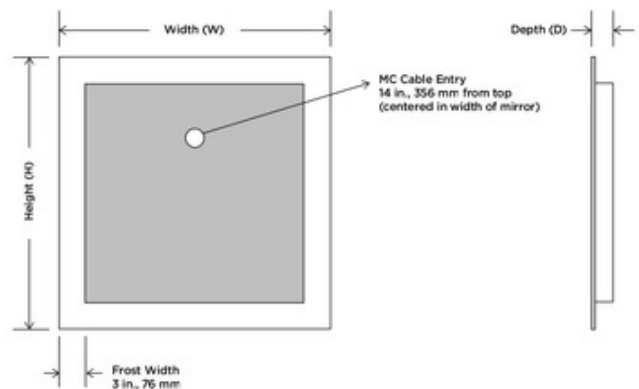

COMPANY

PROJECT

FIXTURE TYPE

APPROVED BY

DATE