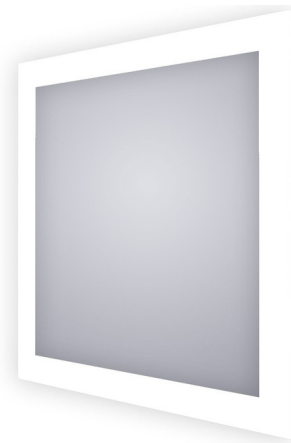

Lightology

lightology.com
866-954-4489
04-25-26

Project: _____
Company: _____
Location: _____ Fixture Type: _____
SPEC #: **EMR190793**
Approved On: _____ Approved By: _____

Silhouette Square Lighted Mirror By Electric Mirror

Description

The Silhouette Square Lighted Mirror provides forward facing task lighting with a soft halo of light glowing around the perimeter of the mirror. Diffusers on the outside provide for a softer glow. Corrosion resistant DuraMirror glass. Choice of standard forward phase dimming control or Keen dimming. Keen touch control features Tap-to-Cycle through On, Night Glow and Off. Hold to dim down to 10%. After one hour of non-use, Energy Save Mode automatically dims lights to 10%.

Specifications

COLOR . . . . . Frosted
BODY FINISH . . . . . N/A
WATTAGE 88W
DIMMER . . . . . Standard 120V
DIMENSIONS . . . . . 36"W x 36"H x 1.75"D
INTEGRATED LED MODULE . . . . . 1 x LED/88W/120V LED
COUNTRY OF ORIGIN . . . . . United States

Technical Information

COLOR RENDERING . . . . . 90 CRI
LAMP COLOR 3000K
LUMENS/WATT 130.92
LUMINOUS FLUX . . . . . 11521 lumens

Shown in frosted