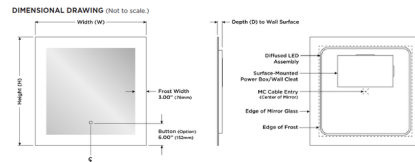

Lightology

lightology.com
866-954-4489
07-08-26

Project: _____

Company: _____

Location: _____ Fixture Type: _____

SPEC #: **EMR190793**

Approved On: _____ Approved By: _____

Silhouette Square Lighted Mirror By Electric Mirror

Description

The Silhouette Square Lighted Mirror provides forward facing task lighting with a soft halo of light glowing around the perimeter of the mirror. Diffusers on the outside provide for a softer glow. Corrosion resistant DuraMirror glass. Choice of standard forward phase dimming control or Keen dimming. Keen touch control features Tap-to-Cycle through On, Night Glow and Off. Hold to dim down to 10%. After one hour of non-use, Energy Save Mode automatically dims lights to 10%.

Shown in frosted

Specifications

COLOR . . . . . Frosted
BODY FINISH . . . . . N/A
WATTAGE 88W
DIMMER . . . . . Standard 120V
DIMENSIONS . . . . . 36"W x 36"H x 1.75"D
INTEGRATED LED MODULE . . . . . 1 x LED/88W/120V LED
COUNTRY OF ORIGIN . . . . . United States

Technical Information

COLOR RENDERING . . . . . 90 CRI
LAMP COLOR 3000K
LUMENS/WATT 130.92
LUMINOUS FLUX . . . . . 11521 lumens

CLICK TO VIEW PRODUCT

Notes: