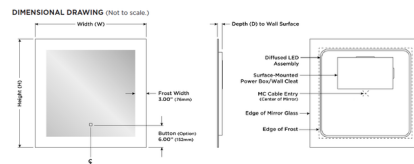

CLICK TO VIEW PRODUCT

Notes: