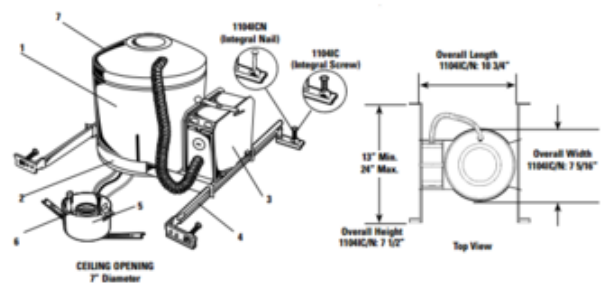

COMPANY	PROJECT	FIXTURE TYPE	APPROVED BY	DATE