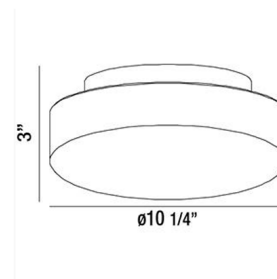

CLICK TO VIEW PRODUCT

Notes: