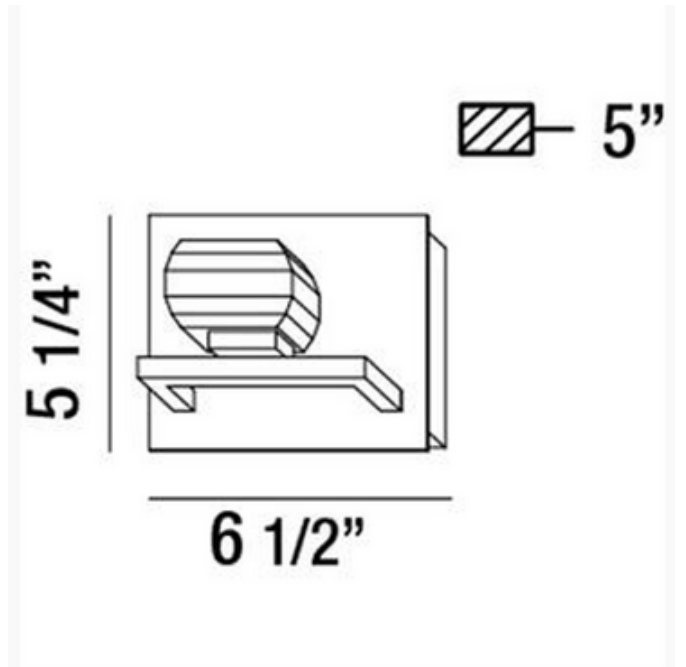

COMPANY

PROJECT

FIXTURE TYPE

APPROVED BY

DATE