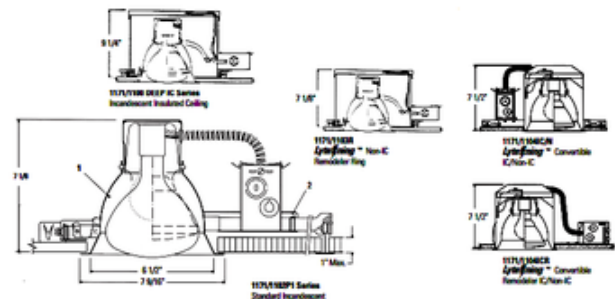

<b>TRIM COLOR</b>	White / White Trim
<b>BODY FINISH</b>	N/A
<b>WATTAGE</b>	150W
<b>DIMMER</b>	N/A
<b>DIMENSIONS</b>	6.75"W

**BULB NOT INCLUDED**

<b>LAMP</b>	1 x PAR38/Medium (E26)/150W/120V Halogen
	1 x A19/Medium (E26)/100W/120V Incandescent
	1 x BR40/Medium (E26)/250W/120V Incandescent
	1 x PAR38/Medium (E26)/120V LED
	1 x A19/Medium (E26)/120V LED

*Technical Information*

<b>FUNCTION</b>	Downlight
<b>CEILING TYPE</b>	Drywall with Trim
<b>APERTURE SHAPE</b>	Round

**SPEC #** LTL19200

COMPANY	PROJECT	FIXTURE TYPE	APPROVED BY	DATE