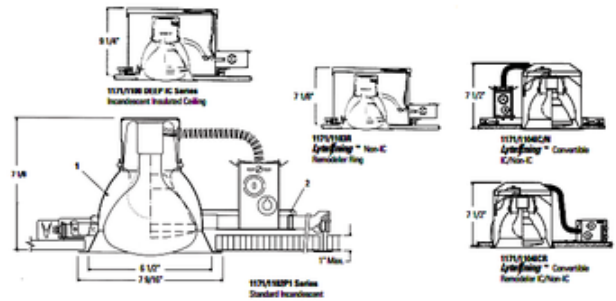

**BRAND**

Lightolier by Signify

**DESCRIPTION**

Lytecaster 1171 6.75 Inch Basic White Reflector Downlight Trim available with Perma White finish reflector in hydroformed aluminum with 88 percent reflectance and Matte White trim flange. One 120 volt, A-type, PAR38, BR40 or R40 medium base incandescent/halogen/LED lamp is required, but not included. Lamp type and wattage dependent on frame-in kit/trim combination. UL listed. Suitable for damp locations. A complete fixture includes a frame-in kit and a trim kit, sold separately.

<b>TRIM COLOR</b>	White / White Trim
<b>BODY FINISH</b>	N/A
<b>WATTAGE</b>	150W
<b>DIMMER</b>	N/A
<b>DIMENSIONS</b>	6.75"W
<b>BULB NOT INCLUDED</b>	
<b>LAMP</b>	1 x PAR38/Medium (E26)/150W/120V Halogen 1 x A19/Medium (E26)/100W/120V Incandescent 1 x BR40/Medium (E26)/250W/120V Incandescent 1 x PAR38/Medium (E26)/120V LED 1 x A19/Medium (E26)/120V LED

*Technical Information*

<b>FUNCTION</b>	Downlight
<b>CEILING TYPE</b>	Drywall with Trim
<b>APERTURE SHAPE</b>	Round

**SPEC #** LTL19200

COMPANY	PROJECT	FIXTURE TYPE	APPROVED BY	DATE