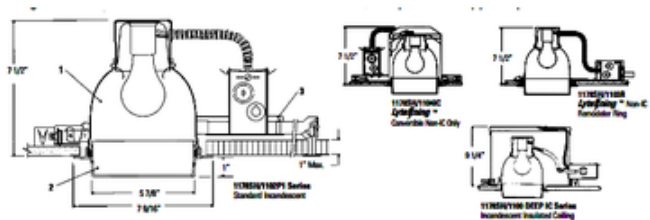

Lytecaster 1178SH 6.75 Inch Drop Opalex Diffuser Wet Trim

Description:

Lytecaster 1179SH 6.75 Inch Drop Opalex Diffuser Reflector Trim available with translucent White, break resistant polycarbonate Lexan diffuser and Perma White reflector with 88 percent reflectance. Plastic White trim flange. Diffuser installs and removes with twist-lock action, no tools required. One 120 volt, A-type medium base incandescent/halogen/LED lamp is required, but not included. Lamp type and wattage dependent on frame-in kit/trim combination. UL listed. Suitable for wet locations for covered ceilings only. A complete fixture includes a frame-in kit and a trim kit, sold separately.

Shown in: White / White

Price: \$37.19

- Shade Color:** White
- Body Finish:** White
- Lamp:** 1 x A19/Medium (E26)/75W/120V Incandesc
1 x A19/Medium (E26)/120V LED
- Wattage:** 75W
- Dimmer:** N/A
- Dimensions:** 6.75"W

Technical Information

- Function:** Wet Location
- Aperture Shape:** Round
- Aperture Size:** 0.000"

Product Number: LTL19206			
Company:		Fixture Type:	Date: Apr 02, 2020
Project:		Approved By:	