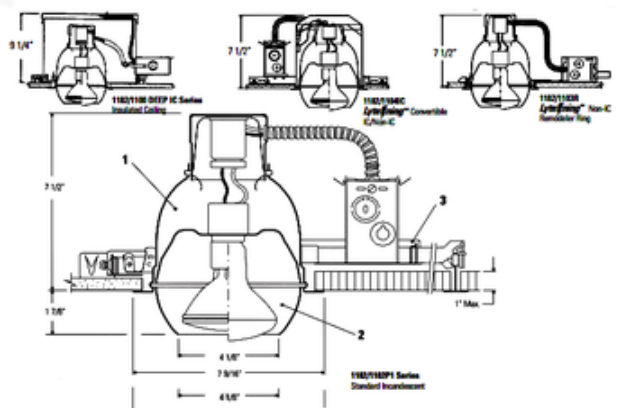

BRAND

Lightolier by Signify

DESCRIPTION

Lytecaster 1182 6.75 Inch Basic Eyeball Reflector Trim available with Perma Gloss White reflector and trim flange. Provides 358 degree horizontal rotation and 0 to 40 degree vertical. One 120 volt, PAR30 or BR30 medium base halogen lamp is required, but not included. Lamp type and wattage dependent on frame-in kit/trim combination. UL listed. Suitable for damp locations. A complete fixture includes a frame-in kit and a trim kit, sold separately.

Shown in: White / White Trim

TRIM COLOR	White / White Trim
BODY FINISH	N/A
WATTAGE	75W
DIMMER	N/A
DIMENSIONS	6.75"W
LAMP	1 x PAR30L/Medium (E26)/75W/120V Halogen 1 x PAR30L/Medium (E26)/120V LED 1 x BR30/Medium (E26)/120V Halogen 1 x BR30/Medium (E26)/120V Incandescent

Technical Information

FUNCTION	Adjustable Accent
APERTURE SHAPE	Round

ITEM NUMBER LTL19210

COMPANY	PROJECT	FIXTURE TYPE	APPROVED BY	DATE