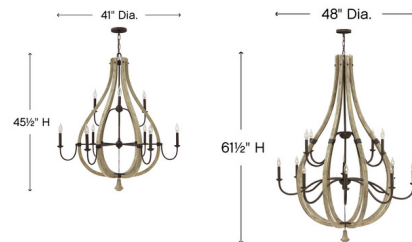

Lightology

lightology.com
866-954-4489
05-16-26

Project: _____

Company: _____

Location: _____ Fixture Type: _____

SPEC #: **FRD192204**

Approved On: _____ Approved By: _____

Middlefield 2 Tier Chandelier

By Fredrick Ramond

Description

Middlefield 2 Tier Chandelier features an Iron Rust finish and is available in two sizes. 60 watt max 120 volt B10 candelabra base bulbs are required, but not included. 9 light: 41 inch width x 45.5 inch height. 12 light: 48 inch width x 61.5 inch height. Includes 120 inch chain. UL Listed.

Shown in iron rust

Specifications

COLOR	N/A
BODY FINISH	Iron Rust
WATTAGE	45W
DIMMER	Standard 120V
DIMENSIONS	41"W x 45.5"H
BULB NOT INCLUDED	9 x B11/Candelabra (E12)/5W/120V LED
OTHER BULB OPTIONS	9 x B10/Candelabra (E12)/120V LED 9 x B10/Candelabra (E12)/60W/120V Incandescent
COUNTRY OF ORIGIN	China