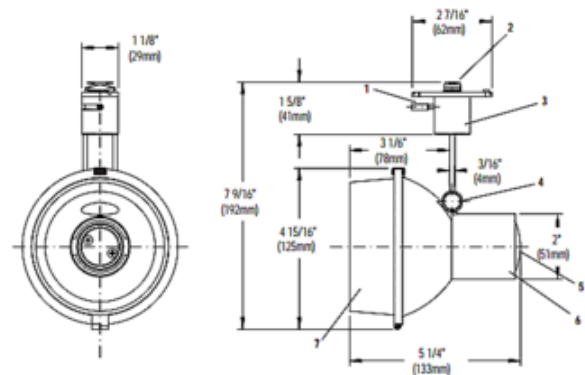

BRAND Lightolier by Signify

DESCRIPTION

Lytespan Alcyon Step Spot PAR30 track head features a wireless stem profile with 365 degree horizontal rotation and 0-90 degree vertical adjustment. Made of die-cast aluminum with finish in Metallic Aluminum. Includes hinged and captive accessory holder with retaining ring. Holds one lens and one louver or two lenses, sold separately. One 75 watt, 120 volt PAR30 medium base lamp is required, but not included. UL listed. 4.9 inch width x 5.25 inch depth x 7.4 inch length. Compatible with Lytespan Basic 1-circuit, Advent 1 or 2 circuit, and Radius 1-circuit track systems.

SHADE COLOR	N/A
BODY FINISH	Matte White
WATTAGE	75W
DIMMER	Standard 120V
DIMENSIONS	7.4"L x 4.9"W x 5.25"D
BULB NOT INCLUDED	
LAMP	1 x PAR30S/Medium (E26)/75W/120V Halogen 1 x PAR30S/Medium (E26)/120V LED