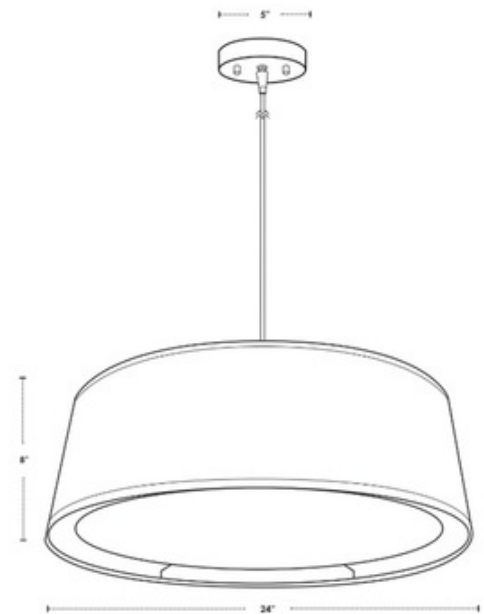

BRAND

Lights Up

DESCRIPTION

The Weegee Slim Pendant has a French Bouilotte silhouette, perfect in a variety of room styles. Available with a drum shade in Metallic Black/Gold, Metallic Black/Silver, Metallic White/Gold, Metallic White/Silver, White Linen, White Trilam, or Natural Trilam. 5 inch diameter canopy. ETL and UL listed.

SHADE COLOR	Metallic Black / Gold
BODY FINISH	Brushed Nickel
WATTAGE	200W
DIMMER	Standard 120V
DIMENSIONS	24"W x 8"H
BULB NOT INCLUDED	
LAMP	2 x A19/Medium (E26)/100W/120V Incandescent 2 x A19/Medium (E26)/120V LED

Technical Information

PRODUCT DIMENSIONS	Cable Length: 96"
---------------------------	-------------------

SPEC #	LUP194171
---------------	-----------

COMPANY	PROJECT	FIXTURE TYPE	APPROVED BY	DATE