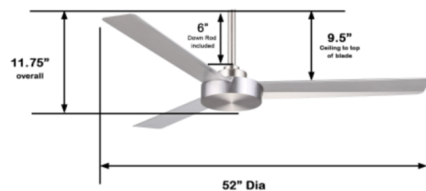

Description

The sleek and simple Roto Ceiling Fan features a 153mm x 15mm motor, 52 inch blade span, and 22 degree blade pitch. Available with a Brushed Aluminum motor with Silver ABS blades or an Oil Rubbed Bronze, Coal, Distressed Koa, or Flat White motor with matching ABS blades. Includes one 6 inch downrod and WC105 4 speed wall control. Manual reverse switch. Compatible with WCS223 wall control, sold separately. ETL listed.

Shown in oil rubbed bronze / oil rubbed bronze

Specifications

BLADE COLOR	Oil Rubbed Bronze
BODY FINISH	Oil Rubbed Bronze
WATTAGE	N/A
DIMMER	N/A
DIMENSIONS	52"W x 11.75"H
BULB	N/A

CLICK TO VIEW PRODUCT

Notes: