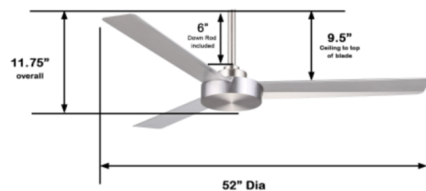

Description

The sleek and simple Roto Ceiling Fan features a 153mm x 15mm motor, 52 inch blade span, and 22 degree blade pitch. Available with a Brushed Aluminum motor with Silver ABS blades or an Oil Rubbed Bronze, Coal, Distressed Koa, or Flat White motor with matching ABS blades. Includes one 6 inch downrod and WC105 4 speed wall control. Manual reverse switch. Compatible with WCS223 wall control, sold separately. ETL listed.

Shown in flat white / flat white

Specifications

BLADE COLOR	Flat White
BODY FINISH	Flat White
WATTAGE	N/A
DIMMER	N/A
DIMENSIONS	52"W x 11.75"H
BULB	N/A

CLICK TO VIEW PRODUCT

Notes: