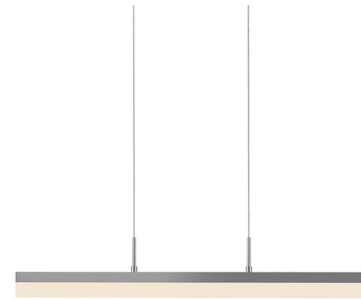

Lightology

lightology.com
866-954-4489
04-22-26

Project: _____

Company: _____

Location: _____ Fixture Type: _____

SPEC #: **SON195171**

Approved On: _____ Approved By: _____

Stiletto Linear Pendant By SONNEMAN

Description

Stiletto LED Linear Pendant designed by Robert Sonneman, is ultra-sophisticated and extraordinarily precise. With solid acrylic thrust through a minimally present aluminum channel, this piece is perfect for even illumination.

Specifications

COLOR . . . . . Frosted
BODY FINISH . . . . . Bright Satin Aluminum
WATTAGE 10W
DIMMER . . . . . Low Voltage Electronic
DIMENSIONS . . . . . 24.25"L x 0.75"W x 4.25"H
INTEGRATED LED MODULE . . . . . 1 x LED/10W/120V LED

Technical Information

COLOR RENDERING . . . . . 80 CRI
LAMP COLOR 3000K
LUMENS/WATT 84.00
LUMINOUS FLUX . . . . . 840 lumens