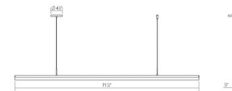

Lightology

lightology.com
866-954-4489
04-22-26

Project: _____

Company: _____

Location: _____ Fixture Type: _____

SPEC #: **SON195171**

Approved On: _____ Approved By: _____

Stiletto Linear Pendant By SONNEMAN

Description

Stiletto LED Linear Pendant designed by Robert Sonneman, is ultra-sophisticated and extraordinarily precise. With solid acrylic thrust through a minimally present aluminum channel, this piece is perfect for even illumination.

Specifications

COLOR . . . . . Frosted
BODY FINISH . . . . . Bright Satin Aluminum
WATTAGE 10W
DIMMER . . . . . Low Voltage Electronic
DIMENSIONS . . . . . 24.25"L x 0.75"W x 4.25"H
INTEGRATED LED MODULE . . . . . 1 x LED/10W/120V LED

Technical Information

COLOR RENDERING . . . . . 80 CRI
LAMP COLOR 3000K
LUMENS/WATT 84.00
LUMINOUS FLUX . . . . . 840 lumens

Shown in bright satin aluminum / frosted

CLICK TO VIEW PRODUCT

Notes: