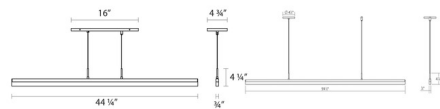

Lightology

lightology.com
866-954-4489
04-22-26

Project: _____

Company: _____

Location: _____ Fixture Type: _____

SPEC #: **SON195171**

Approved On: _____ Approved By: _____

Stiletto Linear Pendant By SONNEMAN

Description

Stiletto LED Linear Pendant designed by Robert Sonneman, is ultra-sophisticated and extraordinarily precise. With solid acrylic thrust through a minimally present aluminum channel, this piece is perfect for even illumination.

Specifications

COLOR . . . . . Frosted
BODY FINISH . . . . . Bright Satin Aluminum
WATTAGE 10W
DIMMER . . . . . Low Voltage Electronic
DIMENSIONS . . . . . 24.25"L x 0.75"W x 4.25"H
INTEGRATED LED MODULE . . . . . 1 x LED/10W/120V LED

Technical Information

COLOR RENDERING . . . . . 80 CRI
LAMP COLOR 3000K
LUMENS/WATT 84.00
LUMINOUS FLUX . . . . . 840 lumens

Shown in bright satin aluminum / frosted

CLICK TO VIEW PRODUCT

Notes: