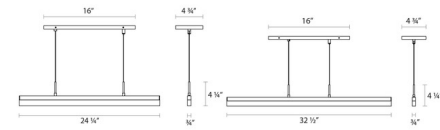

Shown in bright satin aluminum / frosted