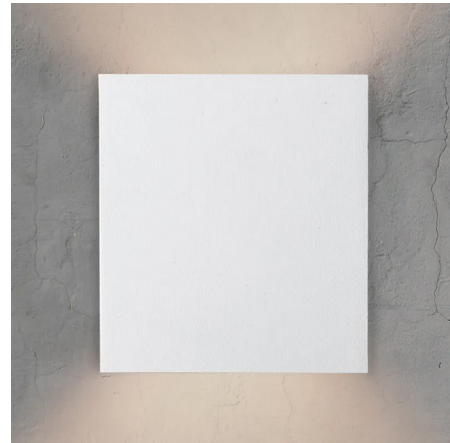

Lightology

lightology.com
866-954-4489
05-24-26

Project: _____

Company: _____

Location: _____ Fixture Type: _____

SPEC #: **SON195184**

Approved On: _____ Approved By: _____

Angled Plane Wall Sconce

By Sonneman

Description

The sleek Angled Plane Wall Sconce is perfectly poised, reflecting light on a wall with an upward and downward projection. Note: The backplate for the 4 inch version does not cover a standard 4 inch junction box. Use of a 2 inch x 4 inch outlet box is required.

Shown in textured white

Specifications

COLOR	N/A
BODY FINISH	Textured White
WATTAGE	20W
DIMMER	Low Voltage Electronic
DIMENSIONS	7.5"W x 8"H x 2.25"D
INTEGRATED LED MODULE	1 x LED/20W/120V LED

Technical Information