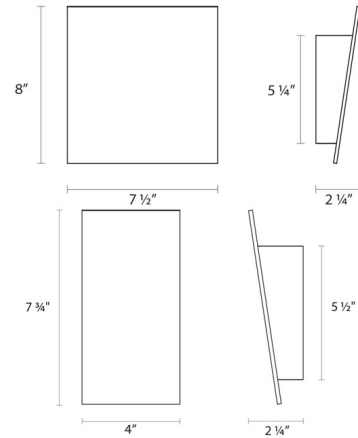

By Sonneman

Description

The sleek Angled Plane Wall Sconce is perfectly poised, reflecting light on a wall with an upward and downward projection. Note: The backplate for the 4 inch version does not cover a standard 4 inch junction box. Use of a 2 inch x 4 inch outlet box is required.

Shown in textured white

Specifications

COLOR	N/A
BODY FINISH	Textured White
WATTAGE	20W
DIMMER	Low Voltage Electronic
DIMENSIONS	7.5"W x 8"H x 2.25"D
INTEGRATED LED MODULE	1 x LED/20W/120V LED

Technical Information