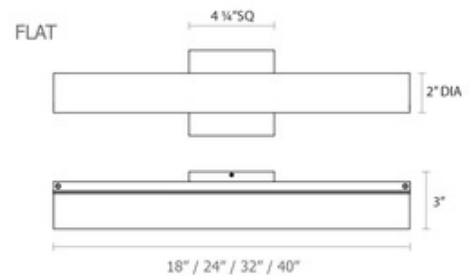

DESIGNER

Robert Sonneman

BRAND

SONNEMAN - A Way of Light

DESCRIPTION

The elegant Tube Slim LED Bath Bar features a White Etched glass tubular diffuser paired with a Polished Chrome or Satin nickel finish. Mounts vertically or horizontally. Select diffuser length, overall length varies slightly depending on trim selected - Flat, Spine, or Drum.

Shown in: Polished Chrome / White Etched

SHADE COLOR	White Etched
BODY FINISH	Polished Chrome
WATTAGE	26W
DIMMER	Low Voltage Electronic
DIMENSIONS	40"L x 4.25"H x 3"D
INTEGRATED LED MODULE	
LAMP	1 x LED/26W/120V LED

Technical Information

LUMINOUS FLUX	1262 lumens
LUMENS/WATT	48.54
LAMP COLOR	3000K
COLOR RENDERING	90 CRI

SPEC # SON195271

COMPANY	PROJECT	FIXTURE TYPE	APPROVED BY	DATE