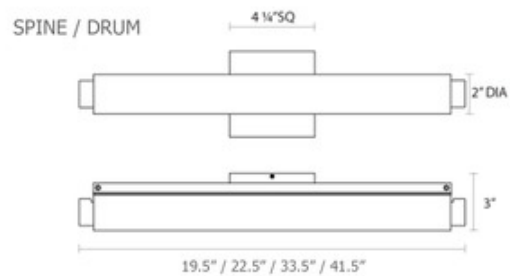

DESIGNER

Robert Sonneman

BRAND

SONNEMAN - A Way of Light

DESCRIPTION

The elegant Tube Slim LED Bath Bar features a White Etched glass tubular diffuser paired with a Polished Chrome or Satin nickel finish. Mounts vertically or horizontally. Select diffuser length, overall length varies slightly depending on trim selected - Flat, Spine, or Drum.

Shown in: Polished Chrome / White Etched

SHADE COLOR	White Etched
BODY FINISH	Polished Chrome
WATTAGE	26W
DIMMER	Low Voltage Electronic
DIMENSIONS	40"L x 4.25"H x 3"D
INTEGRATED LED MODULE	
LAMP	1 x LED/26W/120V LED

Technical Information

LUMINOUS FLUX	1262 lumens
LUMENS/WATT	48.54
LAMP COLOR	3000K
COLOR RENDERING	90 CRI

SPEC # SON195271

COMPANY	PROJECT	FIXTURE TYPE	APPROVED BY	DATE