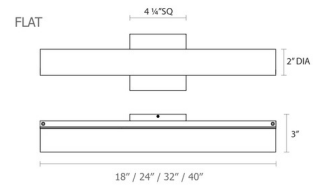

Lightology

lightology.com
866-954-4489
05-16-26

Project: _____

Company: _____

Location: _____ Fixture Type: _____

SPEC #: **SON195271**

Approved On: _____ Approved By: _____

Tube Slim LED Bath Bar

By Sonneman

Description

The elegant Tube Slim LED Bath Bar features a White Etched glass tubular diffuser paired with a Polished Chrome or Satin nickel finish. Mounts vertically or horizontally. Select diffuser length, overall length varies slightly depending on trim selected - Flat, Spine, or Drum.

Specifications

COLOR . . . . . White Etched
BODY FINISH . . . . . Polished Chrome
WATTAGE 26W
DIMMER . . . . . Low Voltage Electronic
DIMENSIONS . . . . . 40"L x 4.25"H x 3"D
INTEGRATED LED MODULE . . . . . 1 x LED/26W/120V LED

Technical Information

COLOR RENDERING . . . . . 90 CRI
LAMP COLOR 3000K
LUMENS/WATT 48.54
LUMINOUS FLUX . . . . . 1262 lumens

Shown in polished chrome / white etched

CLICK TO VIEW PRODUCT

Notes: