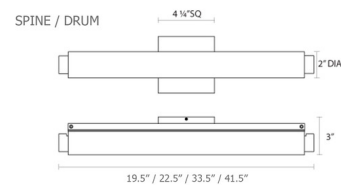

By Sonneman

Description

The elegant Tube Slim LED Bath Bar features a White Etched glass tubular diffuser paired with a Polished Chrome or Satin nickel finish. Mounts vertically or horizontally. Select diffuser length, overall length varies slightly depending on trim selected - Flat, Spine, or Drum.

Specifications

COLOR White Etched
BODY FINISH Polished Chrome
WATTAGE 26W
DIMMER Low Voltage Electronic
DIMENSIONS 40"L x 4.25"H x 3"D
INTEGRATED LED MODULE 1 x LED/26W/120V LED

Technical Information

COLOR RENDERING 90 CRI
LAMP COLOR 3000K
LUMENS/WATT 48.54
LUMINOUS FLUX 1262 lumens

Shown in polished chrome / white etched

CLICK TO VIEW PRODUCT

Notes: