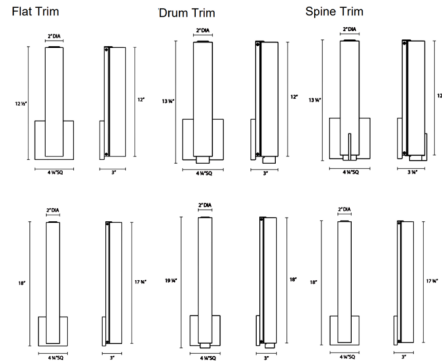

### Description

The elegant Tube Slim LED Bath Sconce features a White Etched glass tubular diffuser paired with a Polished Chrome or Satin nickel finish. Select diffuser height, overall height varies slightly depending on trim selected - Flat, Spine, or Drum.

### Specifications

COLOR . . . . . White Etched  
BODY FINISH . . . . . Polished Chrome  
WATTAGE . . . . . 8W  
DIMMER . . . . . Low Voltage Electronic  
DIMENSIONS . . . . . 4.25"W x 12"H x 3"D  
INTEGRATED LED MODULE . . . . . 1 x LED/8W/120V LED

### Technical Information

COLOR RENDERING . . . . . 90 CRI  
LAMP COLOR . . . . . 3000K  
LUMENS/WATT . . . . . 54.13  
LUMINOUS FLUX . . . . . 433 lumens

Shown in polished chrome / white etched

CLICK TO VIEW PRODUCT