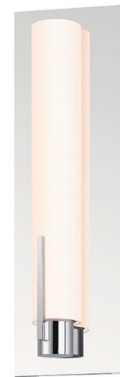

Lightology

lightology.com
866-954-4489
04-21-26

Project: _____

Company: _____

Location: _____ Fixture Type: _____

SPEC #: **SON195284**

Approved On: _____ Approved By: _____

Tube ST Slim Panel LED Vanity Sconce By SONNEMAN

Description

Tube ST Slim Panel LED Vanity Sconce features White Etched glass diffuser and a Polished Chrome finish and a decorative bar along the ends. Available in two sizes. One 8/13 watt, 120 volt 3000K 80 CRI LED type module is included. Dimmable with Lutron Electronic Low Voltage dimmer, CTELV-303P, sold separately. ETL listed. ADA Compliant. Small: 4.25 inch width x 15 inch height x 3.25 inch depth. Medium: 4.25 inch width x 21 inch height x 3.25 inch depth.

Shown in polished chrome / white etched

Specifications

COLOR White Etched
BODY FINISH Polished Chrome
WATTAGE 8W
DIMMER Low Voltage Electronic
DIMENSIONS 4.75"W x 15"H x 3.25"D
INTEGRATED LED MODULE 1 x LED/8W/120V LED