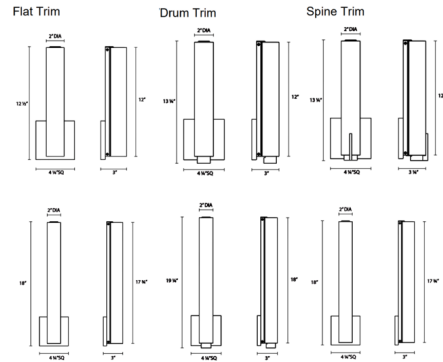

### Description

The elegant Tubo Slim LED Bath Sconce features a White Etched glass tubular diffuser paired with a Polished Chrome or Satin nickel finish. Select diffuser height, overall height varies slightly depending on trim selected - Flat, Spine, or Drum.

### Specifications

COLOR . . . . . White Etched  
BODY FINISH . . . . . Polished Chrome  
WATTAGE . . . . . 13W  
DIMMER . . . . . Low Voltage Electronic  
DIMENSIONS . . . . . 4.25"W x 18"H x 3"D  
INTEGRATED LED MODULE . . . . . 1 x LED/13W/120V LED

### Technical Information

COLOR RENDERING . . . . . 90 CRI  
LAMP COLOR . . . . . 3000K  
LUMENS/WATT . . . . . 52.23  
LUMINOUS FLUX . . . . . 679 lumens

Shown in polished chrome / white etched

CLICK TO VIEW PRODUCT