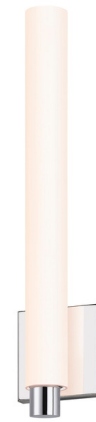

Lightology

lightology.com
866-954-4489
04-11-26

Project: _____

Company: _____

Location: _____ Fixture Type: _____

SPEC #: **SON195288**

Approved On: _____ Approved By: _____

Tubo Vertical Slim Vanity Sconce By SONNEMAN

Description

The elegant Tubo Slim LED Bath Sconce features a White Etched glass tubular diffuser paired with a Polished Chrome or Satin nickel finish. Select diffuser height, overall height varies slightly depending on trim selected - Flat, Spine, or Drum.

Shown in polished chrome / white etched

Specifications

COLOR White Etched
 BODY FINISH Polished Chrome
 WATTAGE 13W
 DIMMER Low Voltage Electronic
 DIMENSIONS 4.25"W x 18"H x 3"D
 INTEGRATED LED MODULE 1 x LED/13W/120V LED