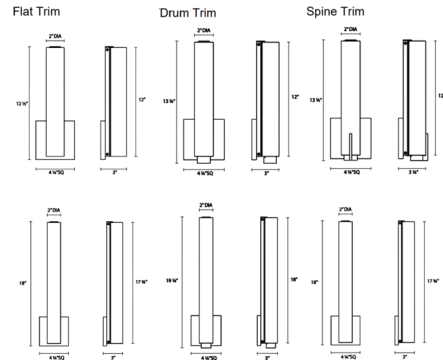

Description

The elegant Tubo Slim LED Bath Sconce features a White Etched glass tubular diffuser paired with a Polished Chrome or Satin nickel finish. Select diffuser height, overall height varies slightly depending on trim selected - Flat, Spine, or Drum.

Shown in polished chrome / white etched

Specifications

COLOR White Etched
 BODY FINISH Polished Chrome
 WATTAGE 13W
 DIMMER Low Voltage Electronic
 DIMENSIONS 4.25"W x 18"H x 3"D
 INTEGRATED LED MODULE 1 x LED/13W/120V LED