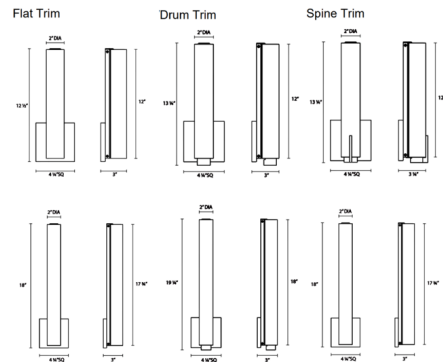

Description

The elegant Tubo Slim LED Bath Sconce features a White Etched glass tubular diffuser paired with a Polished Chrome or Satin nickel finish. Select diffuser height, overall height varies slightly depending on trim selected - Flat, Spine, or Drum.

Specifications

COLOR White Etched
 BODY FINISH Polished Chrome
 WATTAGE 13W
 DIMMER Low Voltage Electronic
 DIMENSIONS 4.25"W x 18"H x 3"D
 INTEGRATED LED MODULE 1 x LED/13W/120V LED

Technical Information

COLOR RENDERING 90 CRI
 LAMP COLOR 3000K
 LUMENS/WATT 52.23
 LUMINOUS FLUX 679 lumens

Shown in polished chrome / white etched

CLICK TO VIEW PRODUCT

Notes: