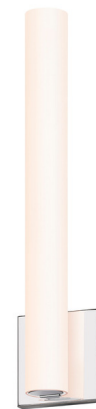

Lightology

lightology.com
866-954-4489
06-04-26

Project: _____
 Company: _____
 Location: _____ Fixture Type: _____
 SPEC #: **SON195289**
 Approved On: _____ Approved By: _____

Tubo Vertical Slim Vanity Sconce By Sonneman

Description

The elegant Tubo Slim LED Bath Sconce features a White Etched glass tubular diffuser paired with a Polished Chrome or Satin nickel finish. Select diffuser height, overall height varies slightly depending on trim selected - Flat, Spine, or Drum.

Specifications

COLOR White Etched
 BODY FINISH Polished Chrome
 WATTAGE 13W
 DIMMER Low Voltage Electronic
 DIMENSIONS 4.25"W x 18"H x 3"D
 INTEGRATED LED MODULE 1 x LED/13W/120V LED

Technical Information

COLOR RENDERING 90 CRI
 LAMP COLOR 3000K
 LUMENS/WATT 52.23
 LUMINOUS FLUX 679 lumens

Shown in polished chrome / white etched

CLICK TO VIEW PRODUCT

Notes: