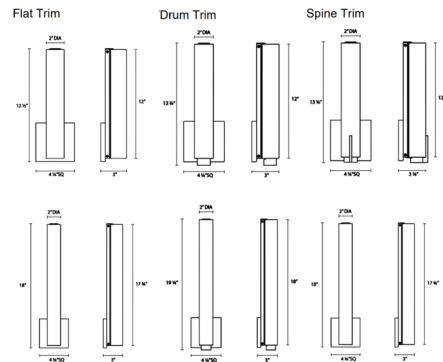

Description

The elegant Tubo Slim LED Bath Sconce features a White Etched glass tubular diffuser paired with a Polished Chrome or Satin nickel finish. Select diffuser height, overall height varies slightly depending on trim selected - Flat, Spine, or Drum.

Specifications

COLOR White Etched
BODY FINISH Polished Chrome
WATTAGE 13W
DIMMER Low Voltage Electronic
DIMENSIONS 4.25"W x 18"H x 3"D
INTEGRATED LED MODULE 1 x LED/13W/120V LED

Technical Information

COLOR RENDERING 90 CRI
LAMP COLOR 3000K
LUMENS/WATT 52.23
LUMINOUS FLUX 679 lumens

Shown in polished chrome / white etched

CLICK TO VIEW PRODUCT

Notes: