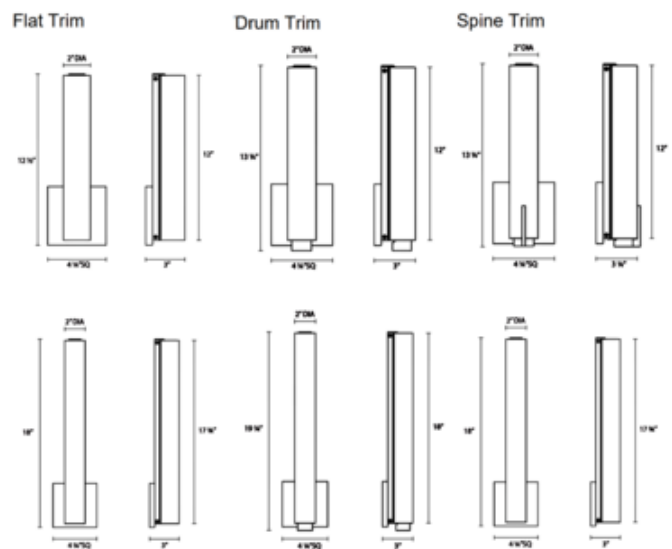

**DESIGNER** Robert Sonneman  
**BRAND** SONNEMAN - A Way of Light

**DESCRIPTION**

The elegant Tubo Slim LED Bath Sconce features a White Etched glass tubular diffuser paired with a Polished Chrome or Satin nickel finish. Select diffuser height, overall height varies slightly depending on trim selected - Flat, Spine, or Drum.

*Shown in: Polished Chrome / White Etched*

<b>SHADE COLOR</b>	White Etched
<b>BODY FINISH</b>	Polished Chrome
<b>WATTAGE</b>	13W
<b>DIMMER</b>	Low Voltage Electronic
<b>DIMENSIONS</b>	4.25"W x 18"H x 3"D
<b>INTEGRATED LED MODULE</b>	
<b>LAMP</b>	1 x LED/13W/120V LED

*Technical Information*

<b>LUMINOUS FLUX</b>	679 lumens
<b>LUMENS/WATT</b>	52.23
<b>LAMP COLOR</b>	3000K
<b>COLOR RENDERING</b>	90 CRI

**SPEC #** SON195289

COMPANY	PROJECT	FIXTURE TYPE	APPROVED BY	DATE