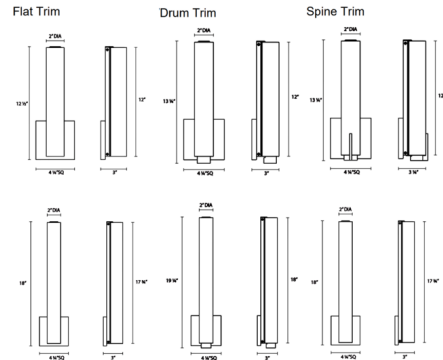

By Sonneman

Description

The elegant Tube Slim LED Bath Sconce features a White Etched glass tubular diffuser paired with a Polished Chrome or Satin nickel finish. Select diffuser height, overall height varies slightly depending on trim selected - Flat, Spine, or Drum.

Shown in polished chrome / white etched

Specifications

COLOR White Etched
 BODY FINISH Polished Chrome
 WATTAGE 13W
 DIMMER Low Voltage Electronic
 DIMENSIONS 4.25"W x 18"H x 3"D
 INTEGRATED LED MODULE 1 x LED/13W/120V LED