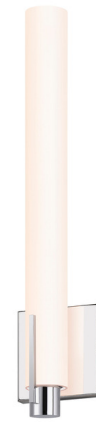

Lightology

lightology.com
866-954-4489
05-21-26

Project: _____

Company: _____

Location: _____ Fixture Type: _____

SPEC #: **SON195290**

Approved On: _____ Approved By: _____

Tube Vertical Slim Vanity Sconce

By Sonneman

Description

The elegant Tube Slim LED Bath Sconce features a White Etched glass tubular diffuser paired with a Polished Chrome or Satin nickel finish. Select diffuser height, overall height varies slightly depending on trim selected - Flat, Spine, or Drum.

Shown in polished chrome / white etched

Specifications

COLOR White Etched
 BODY FINISH Polished Chrome
 WATTAGE 13W
 DIMMER Low Voltage Electronic
 DIMENSIONS 4.25"W x 18"H x 3"D
 INTEGRATED LED MODULE 1 x LED/13W/120V LED