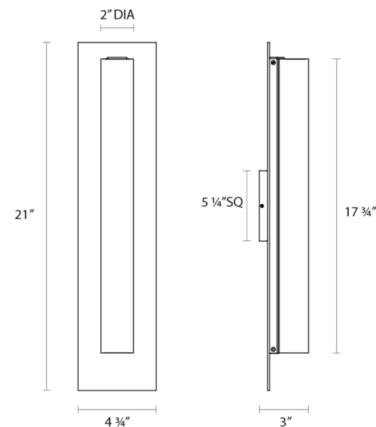

Description

Tubo FT Slim Panel LED Vanity Sconce features White Etched glass diffuser and a Polished Chrome finish and end caps. Available in two sizes. One 8/13 watt, 120 volt 3000K 80 CRI LED type module is included. Dimmable with Lutron Electronic Low Voltage dimmer, CTELV-303P, sold separately. ETL listed. ADA Compliant. Small: 4.75 inch width x 15 inch height x 3.25 inch depth. Medium: 4.75 inch width x 21 inch height x 3.25 inch depth.

Specifications

COLOR White Etched
BODY FINISH Polished Chrome
WATTAGE 13W
DIMMER Low Voltage Electronic
DIMENSIONS 4.75"W x 21"H x 3.25"D
INTEGRATED LED MODULE 1 x LED/13W/120V LED

Technical Information

COLOR RENDERING 90 CRI
LAMP COLOR 3000K
LUMENS/WATT 52.23
LUMINOUS FLUX 679 lumens

Shown in polished chrome / white etched

CLICK TO VIEW PRODUCT

Notes: