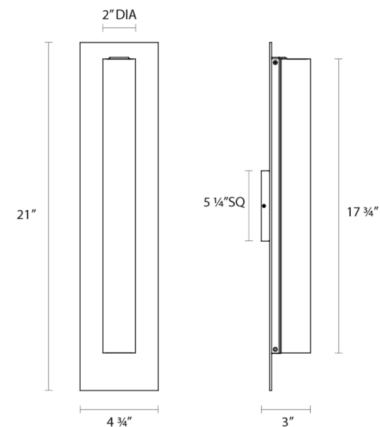

Lightology

lightology.com
866-954-4489
04-22-26

Project: _____
Company: _____
Location: _____ Fixture Type: _____
SPEC #: **SON195295**
Approved On: _____ Approved By: _____

Tubo FT Slim Panel LED Vanity Sconce By SONNEMAN

Description

Tubo FT Slim Panel LED Vanity Sconce features White Etched glass diffuser and a Polished Chrome finish and end caps. Available in two sizes. One 8/13 watt, 120 volt 3000K 80 CRI LED type module is included. Dimmable with Lutron Electronic Low Voltage dimmer, CTELV-303P, sold separately. ETL listed. ADA Compliant. Small: 4.75 inch width x 15 inch height x 3.25 inch depth. Medium: 4.75 inch width x 21 inch height x 3.25 inch depth.

Specifications

COLOR . . . . . White Etched
BODY FINISH . . . . . Polished Chrome
WATTAGE 13W
DIMMER . . . . . Low Voltage Electronic
DIMENSIONS . . . . . 4.75"W x 21"H x 3.25"D
INTEGRATED LED MODULE . . . . . 1 x LED/13W/120V LED

Technical Information

COLOR RENDERING . . . . . 90 CRI
LAMP COLOR 3000K
LUMENS/WATT 52.23
LUMINOUS FLUX . . . . . 679 lumens

CLICK TO VIEW PRODUCT

Notes: