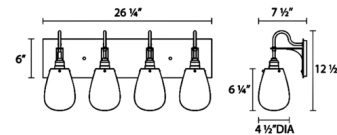

Description

The Chelsea Bath Bar features voluminous clear glass shades suspended from black rigid metal cords. The sleek backplate and industrial sockets allow Chelsea to feel at home in almost any decor.

Shown in satin black / clear

Specifications

COLOR Clear
BODY FINISH Satin Black
WATTAGE 120W
DIMMER Standard 120V
DIMENSIONS 12.25"W x 12.5"H x 7.5"D
BULB NOT INCLUDED 2 x Edison ST-Shape/Medium (E26)/60W/120V Incandescent
OTHER BULB OPTIONS 2 x Edison ST-Shape/Medium (E26)/120V LED