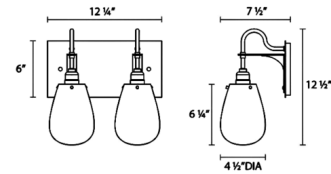

Description

The Chelsea Bath Bar features voluminous clear glass shades suspended from black rigid metal cords. The sleek backplate and industrial sockets allow Chelsea to feel at home in almost any decor.

Shown in satin black / clear

Specifications

COLOR Clear
BODY FINISH Satin Black
WATTAGE 120W
DIMMER Standard 120V
DIMENSIONS 12.25"W x 12.5"H x 7.5"D
BULB NOT INCLUDED 2 x Edison ST-Shape/Medium (E26)/60W/120V Incandescent
OTHER BULB OPTIONS 2 x Edison ST-Shape/Medium (E26)/120V LED