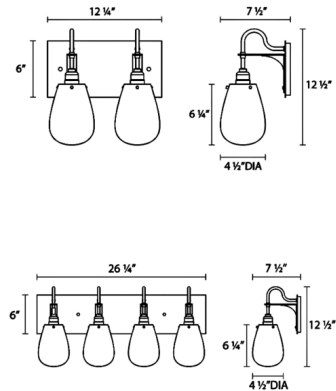

Lightology

lightology.com
866-954-4489
06-29-26

Project: _____
 Company: _____
 Location: _____ Fixture Type: _____
 SPEC #: **SON195742**
 Approved On: _____ Approved By: _____

Chelsea Bathroom Vanity Light By Sonneman

Description

The Chelsea Bath Bar features voluminous clear glass shades suspended from black rigid metal cords. The sleek backplate and industrial sockets allow Chelsea to feel at home in almost any decor.

Shown in satin black / clear

Specifications

COLOR Clear
 BODY FINISH Satin Black
 WATTAGE 120W
 DIMMER Standard 120V
 DIMENSIONS 12.25"W x 12.5"H x 7.5"D
 BULB NOT INCLUDED 2 x Edison ST-Shape/Medium (E26)/60W/120V Incandescent
 OTHER BULB OPTIONS 2 x Edison ST-Shape/Medium (E26)/120V LED