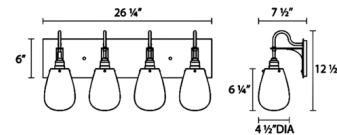

By Sonneman

Description

The Chelsea Bath Bar features voluminous clear glass shades suspended from black rigid metal cords. The sleek backplate and industrial sockets allow Chelsea to feel at home in almost any decor.

Shown in satin black / clear

Specifications

COLOR Clear
BODY FINISH Satin Black
WATTAGE 240W
DIMMER Standard 120V
DIMENSIONS 26.25"W x 12.5"H x 7.5"D
BULB NOT INCLUDED 4 x Edison ST-Shape/Medium (E26)/60W/120V Incandescent
OTHER BULB OPTIONS 4 x Edison ST-Shape/Medium (E26)/120V LED