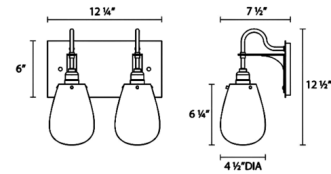

By Sonneman

Description

The Chelsea Bath Bar features voluminous clear glass shades suspended from black rigid metal cords. The sleek backplate and industrial sockets allow Chelsea to feel at home in almost any decor.

Shown in satin black / clear

Specifications

COLOR Clear
BODY FINISH Satin Black
WATTAGE 240W
DIMMER Standard 120V
DIMENSIONS 26.25"W x 12.5"H x 7.5"D
BULB NOT INCLUDED 4 x Edison ST-Shape/Medium (E26)/60W/120V Incandescent
OTHER BULB OPTIONS 4 x Edison ST-Shape/Medium (E26)/120V LED