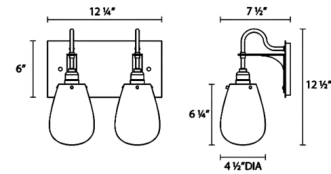

Description

The Chelsea Bath Bar features voluminous clear glass shades suspended from black rigid metal cords. The sleek backplate and industrial sockets allow Chelsea to feel at home in almost any decor.

Shown in satin black / clear

Specifications

COLOR Clear
BODY FINISH Satin Black
WATTAGE 240W
DIMMER Standard 120V
DIMENSIONS 26.25"W x 12.5"H x 7.5"D
BULB NOT INCLUDED 4 x Edison ST-Shape/Medium (E26)/60W/120V Incandescent
OTHER BULB OPTIONS 4 x Edison ST-Shape/Medium (E26)/120V LED