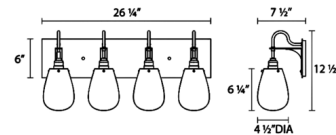

Description

The Chelsea Bath Bar features voluminous clear glass shades suspended from black rigid metal cords. The sleek backplate and industrial sockets allow Chelsea to feel at home in almost any decor.

Shown in satin black / clear

Specifications

COLOR Clear
BODY FINISH Satin Black
WATTAGE 240W
DIMMER Standard 120V
DIMENSIONS 26.25"W x 12.5"H x 7.5"D
BULB NOT INCLUDED 4 x Edison ST-Shape/Medium (E26)/60W/120V Incandescent
OTHER BULB OPTIONS 4 x Edison ST-Shape/Medium (E26)/120V LED