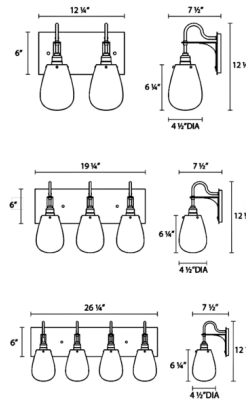

Lightology

lightology.com
866-954-4489
10-07-25

Project: _____

Company: _____

Location: _____ Fixture Type: _____

SPEC #: **SON195744**

Approved On: _____ Approved By: _____

Chelsea Bathroom Vanity Light By SONNEMAN - A Way of Light

Description

The Chelsea Bath Bar features voluminous clear glass shades suspended from black rigid metal cords. The sleek backplate and industrial sockets allow Chelsea to feel at home in almost any decor.

Shown in satin black / clear

Specifications

COLOR Clear
BODY FINISH Satin Black
WATTAGE 240W
DIMMER Standard 120V
DIMENSIONS 26.25"W x 12.5"H x 7.5"D
BULB NOT INCLUDED 4 x Edison ST-Shape/Medium (E26)/60W/120V Incandescent
OTHER BULB OPTIONS 4 x Edison ST-Shape/Medium (E26)/120V LED