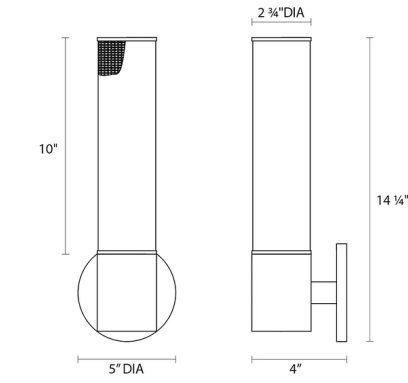

Shown in textured black / black mesh

Specifications

COLOR Black Mesh
BODY FINISH Textured Black
WATTAGE 60W
DIMMER Standard 120V
DIMENSIONS 5"W x 14.25"H x 4"D
BULB NOT INCLUDED . . . 1 x Edison Tube/Medium (E26)/60W/120V Incandescent
OTHER BULB OPTIONS 1 x Edison Tube/Medium (E26)/120V LED