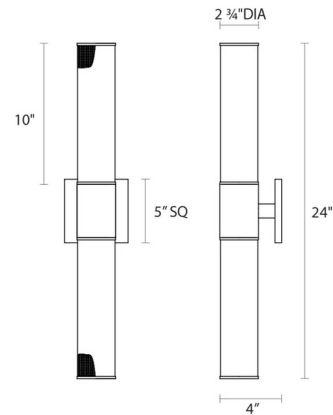

### Specifications

COLOR . . . . . Black Mesh  
BODY FINISH . . . . . Textured Black  
WATTAGE . . . . . 120W  
DIMMER . . . . . Standard 120V  
DIMENSIONS . . . . . 5"W x 24"H x 4"D  
BULB NOT INCLUDED . . . 2 x Edison Tube/Medium (E26)/60W/120V Incandescent