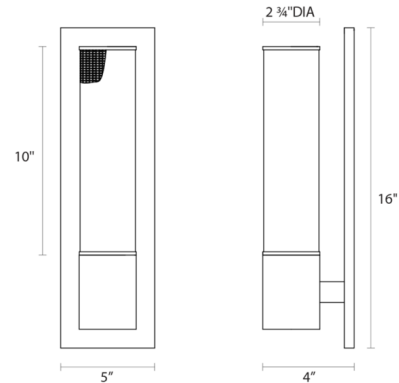

By SONNEMAN

Description

Gotham Panel Wall Sconce features Black Mesh with a Textures Black finish. Available in two sizes. 60 watt, 120 volt Edison Tube type Medium base retro incandescent bulbs are required, but not included. ETL listed. ADA compliant. 1 Light: 5 inch width x 16 inch height x 4 inch depth. 2 Light: 5 inch width x 26 inch height x 4 inch depth.

Shown in textured black / black mesh

Specifications

COLOR Black Mesh
BODY FINISH Textured Black
WATTAGE 120W
DIMMER Standard 120V
DIMENSIONS 5"W x 26"H x 4"D
BULB NOT INCLUDED . . . 2 x Edison Tube/Medium (E26)/60W/120V Incandescent