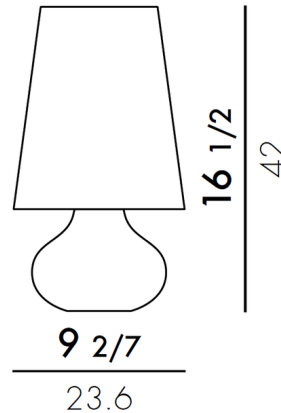

By Kartell

Description

The Cindy Table Lamp features a conical lampshade and rounded teardrop base. Cindy's special feature is her matte metallic tone ABS finishes which gives it a twist of contemporary and a touch of richness. On/off switch on cord.

Shown in blue

Specifications

COLOR Blue
BODY FINISH N/A
WATTAGE 15W
DIMMER N/A
DIMENSIONS 9.29"W x 16.5"H
BULB NOT INCLUDED 1 x A19/Medium (E26)/15W/120V LED
OTHER BULB OPTIONS 1 x CF/Medium (E26)/25W/120V Compact Fluorescent
COUNTRY OF ORIGIN Italy