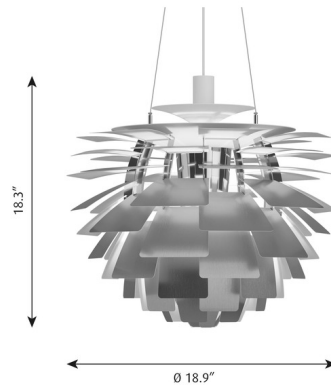

### Description

The PH Artichoke Pendant is an original midcentury icon. Created in 1958 by Danish design genius Poul Henningsen, the PH Artichoke is a glare-free luminaire featuring laser-cut metal leaves, which give it the sharp smooth lines so indicative of modern design. The leaves shield the light source and redirect and reflect the light onto the underlying leaves creating a stunningly unique illumination.

### Specifications

COLOR . . . . . N/A  
BODY FINISH . . . . . White  
WATTAGE . . . . . 200W  
DIMMER . . . . . Standard 120V  
DIMENSIONS . . . . . 18.9"W x 18.3"H  
BULB NOT INCLUDED . . . . . 1 x A23/Medium (E26)/200W/120V Incandescent