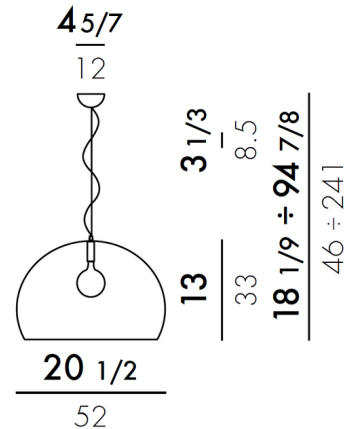

Lightology

lightology.com
866-954-4489
05-23-26

Project: _____
 Company: _____
 Location: _____ Fixture Type: _____
 SPEC #: **KRL196206**
 Approved On: _____ Approved By: _____

FL/Y Pendant By Kartell

Description

The FL/Y Pendant features a transparent or matte acrylic shade. The FL/Y pendant brings to mind a soap bubble, iridescent with reflections of light.

Shown in gloss white

Specifications

COLOR	Gloss White
BODY FINISH	N/A
WATTAGE	15W
DIMMER	Standard 120V
DIMENSIONS	20.5"W x 13"H
BULB NOT INCLUDED	1 x G80/Medium (E26)/15W/120V LED
COUNTRY OF ORIGIN	Italy