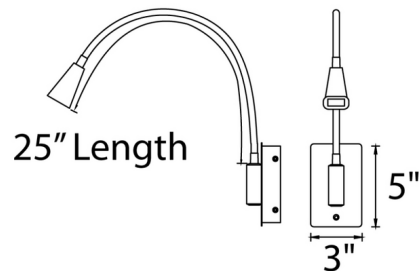

CLICK TO VIEW PRODUCT

Notes: