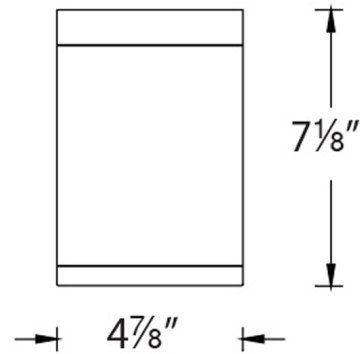

CLICK TO VIEW PRODUCT

Notes: