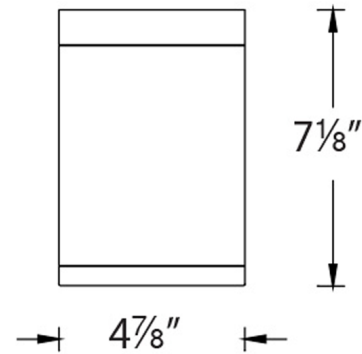

CLICK TO VIEW PRODUCT

Notes: