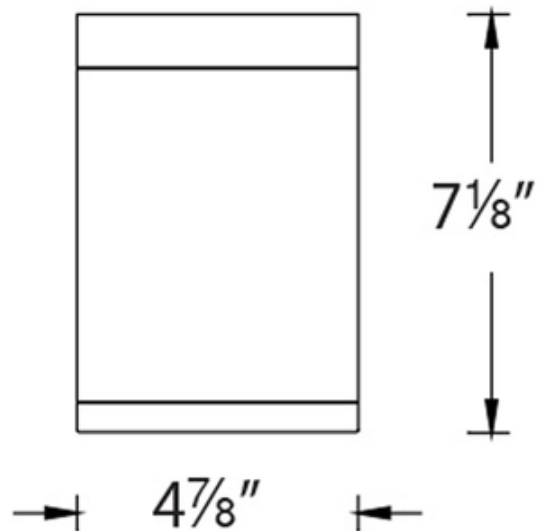

COMPANY	PROJECT	FIXTURE TYPE	APPROVED BY	DATE