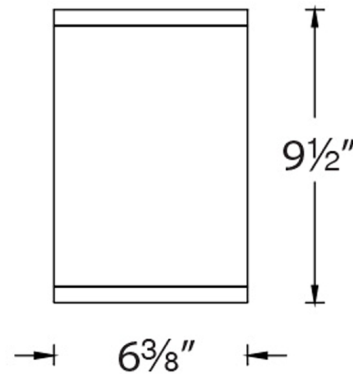

Shown in graphite

CLICK TO VIEW PRODUCT

Notes: