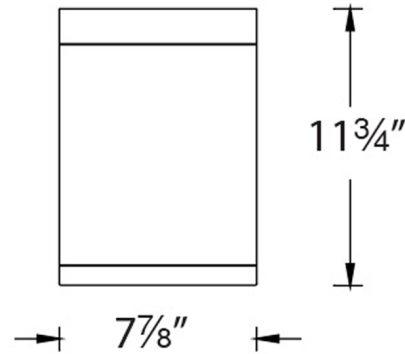

### Specifications

COLOR	N/A
BODY FINISH	Bronze
WATTAGE	46W
DIMMER	Low Voltage Electronic
DIMENSIONS	7.88"W x 11.75"H
INTEGRATED LED MODULE	1 x LED/46W/120-277V LED

### Technical Information

LAMP LIFE	80000 hours
BEAM ANGLE	18°
COLOR RENDERING	85 CRI
LAMP COLOR	2700K
LUMENS/WATT	84.02
LUMINOUS FLUX	3865 lumens

Shown in bronze

CLICK TO VIEW PRODUCT

Notes: