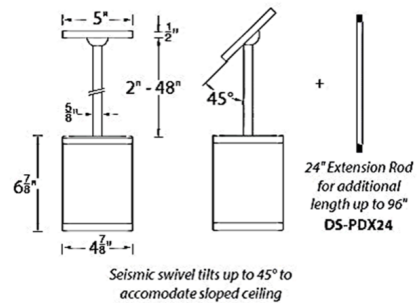

Description

The Tube 5 Inch Architectural Pendant is a high performance exterior rated LED pendant in an appealing cylindrical profile. Features built in reflector for superior optics and driver concealed within the fixture. Includes 45 degree swivel canopy and two field cuttable 24 inch rods. Additional rods available and sold separately. 120-277V. Dimmable with ELV (100-5%) at 120V or 0-10V (100-1%) at 120-277V. Note: 90CRI available in 2700K and 3000K color temperature only.

Specifications

COLOR	N/A
BODY FINISH	White
WATTAGE	25W
DIMMER	Low Voltage Electronic
DIMENSIONS	4.88"W x 6.88"H
INTEGRATED LED MODULE	1 x LED/25W/120-277V LED

Technical Information

LAMP LIFE	80000 hours
CENTER BEAM CBCP	3640 candlepower
BEAM ANGLE	25°
COLOR RENDERING	85 CRI
LAMP COLOR	2700K
LUMENS/WATT	86.80
LUMINOUS FLUX	2170 lumens

Shown in white

CLICK TO VIEW PRODUCT

Notes: