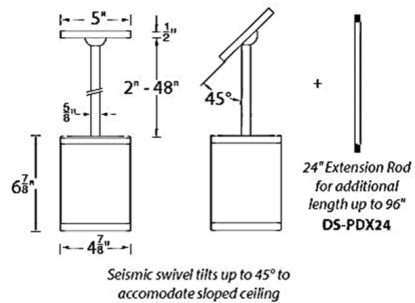

Description

The Tube 5 Inch Architectural Pendant is a high performance exterior rated LED pendant in an appealing cylindrical profile. Features built in reflector for superior optics and driver concealed within the fixture. Includes 45 degree swivel canopy and two field cuttable 24 inch rods. Additional rods available and sold separately. 120-277V. Dimmable with ELV (100-5%) at 120V or 0-10V (100-1%) at 120-277V. Note: 90CRI available in 2700K and 3000K color temperature only.

Specifications

COLOR	N/A
BODY FINISH	White
WATTAGE	25W
DIMMER	Low Voltage Electronic
DIMENSIONS	4.88"W x 6.88"H
INTEGRATED LED MODULE	1 x LED/25W/120-277V LED

Technical Information

LAMP LIFE	80000 hours
CENTER BEAM CBCP	3640 candlepower
BEAM ANGLE	25°
COLOR RENDERING	85 CRI
LAMP COLOR	2700K
LUMENS/WATT	86.80
LUMINOUS FLUX	2170 lumens

Shown in white

CLICK TO VIEW PRODUCT

Notes: