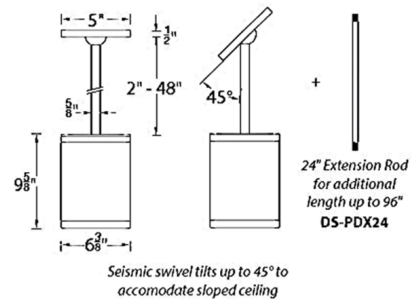

Description

The Tube 6 Inch Architectural Pendant is a high performance exterior rated LED pendant in an appealing cylindrical profile. Features built in reflector for superior optics and driver concealed within the fixture. Includes 45 degree swivel canopy and two field cuttable 24 inch rods. Additional rods available and sold separately. 120-277V. Dimmable with ELV (100-5%) at 120V or 0-10V (100-1%) at 120-277V. Note: 90CRI available in 2700K and 3000K color temperature only.

Specifications

COLOR	N/A
BODY FINISH	Black
WATTAGE	35W
DIMMER	Low Voltage Electronic
DIMENSIONS	6.38"W x 9.63"H
INTEGRATED LED MODULE	1 x LED/35W/120-277V LED

Technical Information

LAMP LIFE	80000 hours
CENTER BEAM CBCP	10190 candlepower
BEAM ANGLE	16°
COLOR RENDERING	85 CRI
LAMP COLOR	2700K
LUMENS/WATT	96.71
LUMINOUS FLUX	3385 lumens

Shown in black

CLICK TO VIEW PRODUCT

Notes: