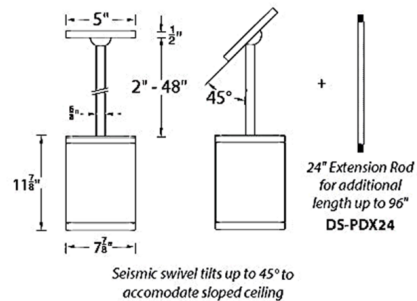

### Description

The Tube 8 Inch Architectural Pendant is a high performance exterior rated LED pendant in an appealing cylindrical profile. Features built in reflector for superior optics and driver concealed within the fixture. Includes 45 degree swivel canopy and two field cuttable 24 inch rods. Additional rods available and sold separately. 120-277V. Dimmable with ELV (100-5%) at 120V or 0-10V (100-1%) at 120-277V. Note: 90CRI available in 2700K and 3000K color temperature only.

### Specifications

COLOR	N/A
BODY FINISH	White
WATTAGE	46W
DIMMER	Low Voltage Electronic
DIMENSIONS	7.88"W x 11.88"H
INTEGRATED LED MODULE	1 x LED/46W/120-277V LED

### Technical Information

LAMP LIFE	80000 hours
CENTER BEAM CBCP	24065 candlepower
BEAM ANGLE	18°
COLOR RENDERING	85 CRI
LAMP COLOR	2700K
LUMENS/WATT	84.02
LUMINOUS FLUX	3865 lumens

Shown in white

CLICK TO VIEW PRODUCT