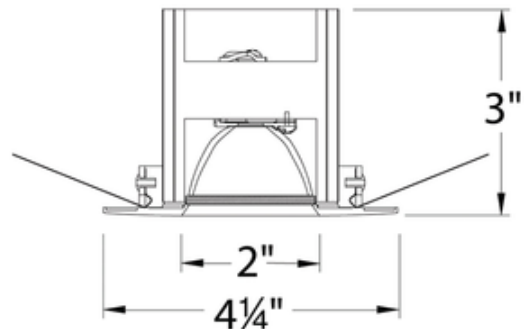

COMPANY	PROJECT	FIXTURE TYPE	APPROVED BY	DATE