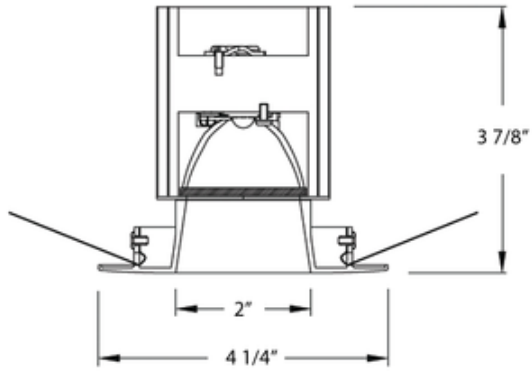

BRAND

WAC Lighting

DESCRIPTION

Tesla 2 inch Square LED Downlight Trim is constructed of die cast aluminum with borosilicate glass lens and extruded aluminum heat sink. Finish available in White. One 14.5 watt 120 volt 85CRI, 45 degree beam angle LED module with 2700K color temperature is included. 30 degree cut off angle for glare control. 4.25 inch square overall width x 2 inch aperture x 3.88 inch height. 5 year WAC Lighting product warranty. Recessed housing required, sold separately. ETL listed for damp locations.

TRIM COLOR	N/A
BODY FINISH	White
WATTAGE	14.5W
DIMMER	Dimmable
DIMENSIONS	4.25"W x 3.88"H
INTEGRATED LED MODULE	
LAMP	1 x LED/14.5W/120V LED
<i>Technical Information</i>	
LUMINOUS FLUX	420 lumens
LUMENS/WATT	28.97
LAMP COLOR	2700K
COLOR RENDERING	85 CRI
BEAM ANGLE	45°
FUNCTION	Downlight
CEILING TYPE	Drywall with Trim
SPEC #	WAC196555