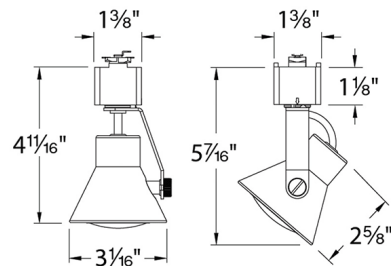

CLICK TO VIEW PRODUCT

Notes: