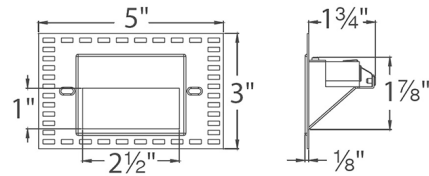

CLICK TO VIEW PRODUCT

Notes: