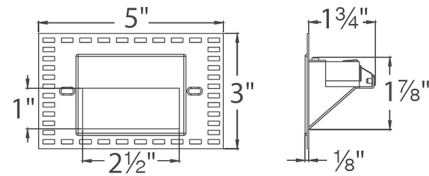

### Description

The LED100TR Trimless Horizontal Step and Wall Light features a sleek profile with no visible hardware, designed to seamlessly blend into any architecture. These luminaires offer enhanced energy efficient functionality and optimized light output to adequately illuminate stairs and walls with little or no glare. 120 volt direct wiring with no driver needed. Fits into 2 x 4 junction box with minimum inside dimension of 3 inch length x 2 inch width x 2 inch depth. No heat radiation. Up to 200 fixtures can be connected in parallel. Finish in White which can be spackled and painted to match the color of the surface. UL listed for damp locations. 3.3 watt LED module included. LED available in White 3000K color temperature, Amber, Red, or Blue. Dims to 10 percent with electronic low voltage dimmer, sold separately.

### Specifications

COLOR	N/A
BODY FINISH	White on Aluminum
WATTAGE	3.3W
DIMMER	Low Voltage Electronic
DIMENSIONS	5"W x 3"H x 1.75"D
INTEGRATED LED MODULE	1 x LED/3.3W/120V LED
COUNTRY OF ORIGIN	China

### Technical Information

APERTURE SHAPE	Rectangular
CEILING TYPE	Drywall Trimless/Flush
COLOR RENDERING	85 CRI
LAMP COLOR	3000K
LUMENS/WATT	21.82
LUMINOUS FLUX	72 lumens

Shown in white on aluminum

CLICK TO VIEW PRODUCT