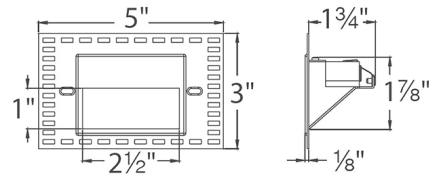

Description

The LED100TR Trimless Horizontal Step and Wall Light features a sleek profile with no visible hardware, designed to seamlessly blend into any architecture. These luminaires offer enhanced energy efficient functionality and optimized light output to adequately illuminate stairs and walls with little or no glare. 120 volt direct wiring with no driver needed. Fits into 2 x 4 junction box with minimum inside dimension of 3 inch length x 2 inch width x 2 inch depth. No heat radiation. Up to 200 fixtures can be connected in parallel. Finish in White which can be spackled and painted to match the color of the surface. UL listed for damp locations. 3.3 watt LED module included. LED available in White 3000K color temperature, Amber, Red, or Blue. Dims to 10 percent with electronic low voltage dimmer, sold separately.

Specifications

COLOR	N/A
BODY FINISH	White on Aluminum
WATTAGE	3.3W
DIMMER	Low Voltage Electronic
DIMENSIONS	5"W x 3"H x 1.75"D
INTEGRATED LED MODULE	1 x LED/3.3W/120V LED
COUNTRY OF ORIGIN	China

Technical Information

APERTURE SHAPE	Rectangular
CEILING TYPE	Drywall Trimless/Flush
COLOR RENDERING	85 CRI
LAMP COLOR	3000K
LUMENS/WATT	21.82
LUMINOUS FLUX	72 lumens

Shown in white on aluminum

CLICK TO VIEW PRODUCT

Notes: