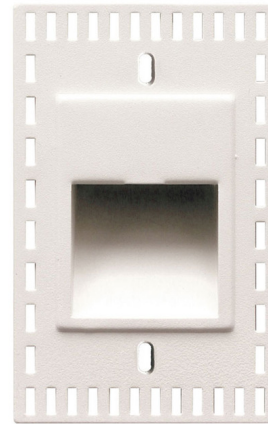

Lightology

lightology.com
866-954-4489
04-04-26

Project: _____
 Company: _____
 Location: _____ Fixture Type: _____
 SPEC #: **WAC196922**
 Approved On: _____ Approved By: _____

120V LED200 Trimless Vertical Step Light By WAC Lighting

Description

120V Trimless Vertical Step and Wall Light features a sleek profile with no visible hardware, designed to seamlessly blend into any architecture. These luminaires offer enhanced energy efficient functionality and optimized light output to adequately illuminate stairs, walls and walkways with little or no glare. Two part construction. 120 volt direct wiring with no driver needed. Fits into 2 x 4 inch junction box with minimum inside dimension of 3 inch length x 2 inch width x 2 inch depth. No heat radiation. Up to 200 fixtures can be connected in parallel. Finish in White which can be painted to match the color of the surface. 3.3 watt replaceable LED module included. Dims to 10 percent with electronic low voltage dimmer.

Specifications

COLOR	N/A
BODY FINISH	White
WATTAGE	3.3W
DIMMER	Low Voltage Electronic
DIMENSIONS	3"W x 5"H x 1.5"D
INTEGRATED LED MODULE	1 x LED/3.3W/120V LED
COUNTRY OF ORIGIN	China

Technical Information

APERTURE SHAPE	Rectangular
CEILING TYPE	Drywall Trimless/Flush
COLOR RENDERING	90 CRI
LAMP COLOR	3000K
LUMENS/WATT	21.82
LUMINOUS FLUX	72 lumens

Shown in white

CLICK TO VIEW PRODUCT

Notes: