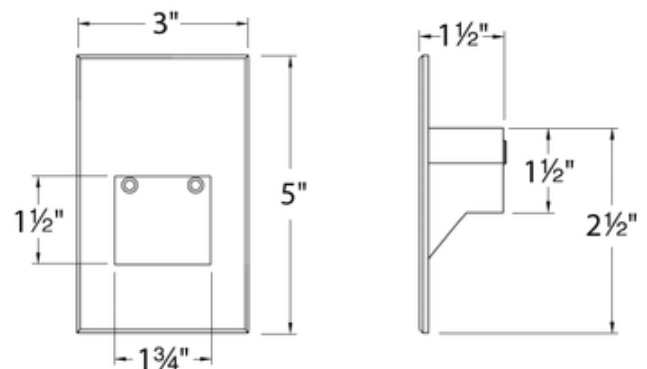

COMPANY	PROJECT	FIXTURE TYPE	APPROVED BY	DATE