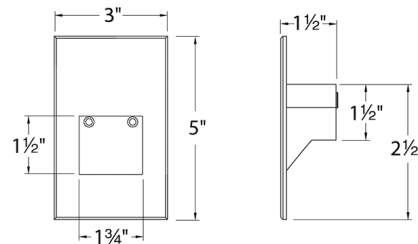

Description

120V Trimless Vertical Step and Wall Light features a sleek profile with no visible hardware, designed to seamlessly blend into any architecture. These luminaires offer enhanced energy efficient functionality and optimized light output to adequately illuminate stairs, walls and walkways with little or no glare. Two part construction. 120 volt direct wiring with no driver needed. Fits into 2 x 4 inch junction box with minimum inside dimension of 3 inch length x 2 inch width x 2 inch depth. No heat radiation. Up to 200 fixtures can be connected in parallel. Finish in White which can be painted to match the color of the surface. 3.3 watt replaceable LED module included. Dims to 10 percent with electronic low voltage dimmer.

Specifications

COLOR	N/A
BODY FINISH	White
WATTAGE	3.3W
DIMMER	Low Voltage Electronic
DIMENSIONS	3"W x 5"H x 1.5"D
INTEGRATED LED MODULE	1 x LED/3.3W/120V LED
COUNTRY OF ORIGIN	China

Technical Information

APERTURE SHAPE	Rectangular
CEILING TYPE	Drywall Trimless/Flush
COLOR RENDERING	90 CRI
LAMP COLOR	3000K
LUMENS/WATT	21.82
LUMINOUS FLUX	72 lumens

Shown in white

CLICK TO VIEW PRODUCT

Notes: