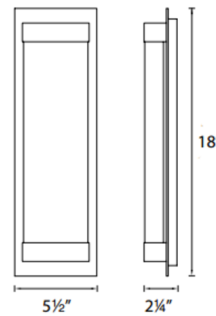

Description

Mythical Wall Light features a simple modern design with one inch solid crystal block illuminated from within the frame creating magnificent sparkles as the bubbles within catch the light. Finish in Polished Nickel. No driver or transformer needed. Electronic low voltage dimming. 80,000 hour average lamp life. ETL listed for damp locations. ADA compliant.

Shown in polished nickel / crystal

Specifications

COLOR	Crystal
BODY FINISH	Polished Nickel
WATTAGE	10.5W
DIMMER	Low Voltage Electronic
DIMENSIONS	5.5"W x 18"H x 2.25"D
INTEGRATED LED MODULE	1 x LED/10.5W/120V LED
COUNTRY OF ORIGIN	China