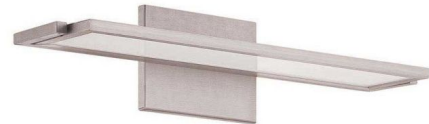

Lightology

lightology.com
866-954-4489
06-04-26

Project: _____

Company: _____

Location: _____ Fixture Type: _____

SPEC #: **WAC196928**

Approved On: _____ Approved By: _____

Line Bathroom Vanity Light By WAC Lighting

Description

Line Bathroom Vanity Light features edge-lit LED technology inside a thin rotary panel to provide uniform illumination for flattering facial rendering. The rotating panel can be tilted for direct light in the daytime or indirect light at night. Vertical or horizontal mount with 330 degree adjustment. Available in three sizes with a Black or Brushed Aluminum finish.

Specifications

COLOR . . . . . N/A
BODY FINISH . . . . . Brushed Aluminum
WATTAGE 17W
DIMMER . . . . . Low Voltage Electronic
DIMENSIONS . . . . . 18"W x 4"H x 5"D
INTEGRATED LED MODULE . . . . . 1 x LED/17W/120V LED
COUNTRY OF ORIGIN . . . . . China

Technical Information

LAMP LIFE . . . . . 80000 hours
COLOR RENDERING . . . . . 90 CRI
LAMP COLOR 3000K
LUMENS/WATT 50.00
LUMINOUS FLUX . . . . . 850 lumens

Shown in brushed aluminum