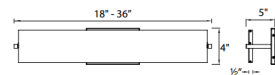

CLICK TO VIEW PRODUCT

Notes: