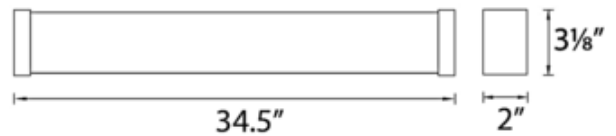

COMPANY	PROJECT	FIXTURE TYPE	APPROVED BY	DATE