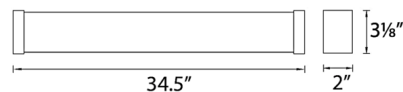

Shown in brushed nickel / white