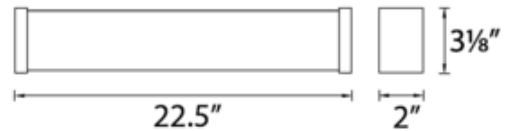

COMPANY	PROJECT	FIXTURE TYPE	APPROVED BY	DATE