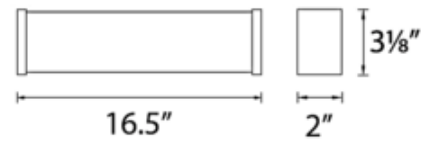

COMPANY	PROJECT	FIXTURE TYPE	APPROVED BY	DATE