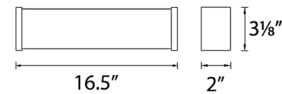

Shown in brushed nickel / white