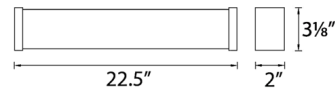

Shown in brushed nickel / white