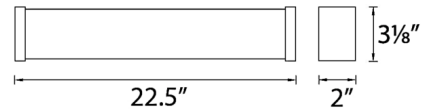

Description

The Svelte Wall / Ceiling Light features water clear mitered glass with ceramic glaze and aluminum end caps. No driver or transformer needed. Can be mounted on ceiling or wall in all orientations. Note: Conversion plate for 4 inch junction box included.

Shown in brushed nickel / white

Specifications

COLOR White
BODY FINISH Brushed Nickel
WATTAGE 35W
DIMMER Low Voltage Electronic
DIMENSIONS 22.5"W x 3.13"H x 2"D
INTEGRATED LED MODULE 1 x LED/35W/120V LED
COUNTRY OF ORIGIN China