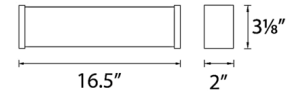

Shown in chrome / white