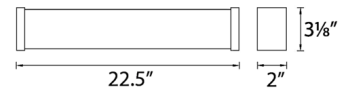

Lightology

lightology.com
866-954-4489
05-24-26

Project: _____
Company: _____
Location: _____ Fixture Type: _____
SPEC #: **WAC196936**
Approved On: _____ Approved By: _____

Svelte Wall / Ceiling Light By WAC Lighting

Description

The Svelte Wall / Ceiling Light features water clear mitered glass with ceramic glaze and aluminum end caps. No driver or transformer needed. Can be mounted on ceiling or wall in all orientations. Note: Conversion plate for 4 inch junction box included.

Specifications

COLOR . . . . . White
BODY FINISH . . . . . Chrome
WATTAGE 35W
DIMMER . . . . . Low Voltage Electronic
DIMENSIONS . . . . . 22.5"W x 3.13"H x 2"D
INTEGRATED LED MODULE . . . . . 1 x LED/35W/120V LED
COUNTRY OF ORIGIN . . . . . China

Technical Information

COLOR RENDERING . . . . . 90 CRI
LAMP COLOR 2700K
LUMENS/WATT 38.57
LUMINOUS FLUX . . . . . 1350 lumens

Shown in chrome / white

CLICK TO VIEW PRODUCT

Notes: