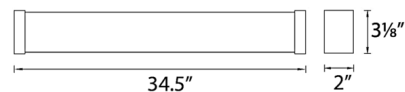

Lightology

lightology.com
866-954-4489
05-24-26

Project: _____
Company: _____
Location: _____ Fixture Type: _____
SPEC #: **WAC196936**
Approved On: _____ Approved By: _____

Svelte Wall / Ceiling Light By WAC Lighting

Description

The Svelte Wall / Ceiling Light features water clear mitered glass with ceramic glaze and aluminum end caps. No driver or transformer needed. Can be mounted on ceiling or wall in all orientations. Note: Conversion plate for 4 inch junction box included.

Specifications

COLOR . . . . . White
BODY FINISH . . . . . Chrome
WATTAGE 35W
DIMMER . . . . . Low Voltage Electronic
DIMENSIONS . . . . . 22.5"W x 3.13"H x 2"D
INTEGRATED LED MODULE . . . . . 1 x LED/35W/120V LED
COUNTRY OF ORIGIN . . . . . China

Technical Information

COLOR RENDERING . . . . . 90 CRI
LAMP COLOR 2700K
LUMENS/WATT 38.57
LUMINOUS FLUX . . . . . 1350 lumens

Shown in chrome / white

CLICK TO VIEW PRODUCT

Notes: